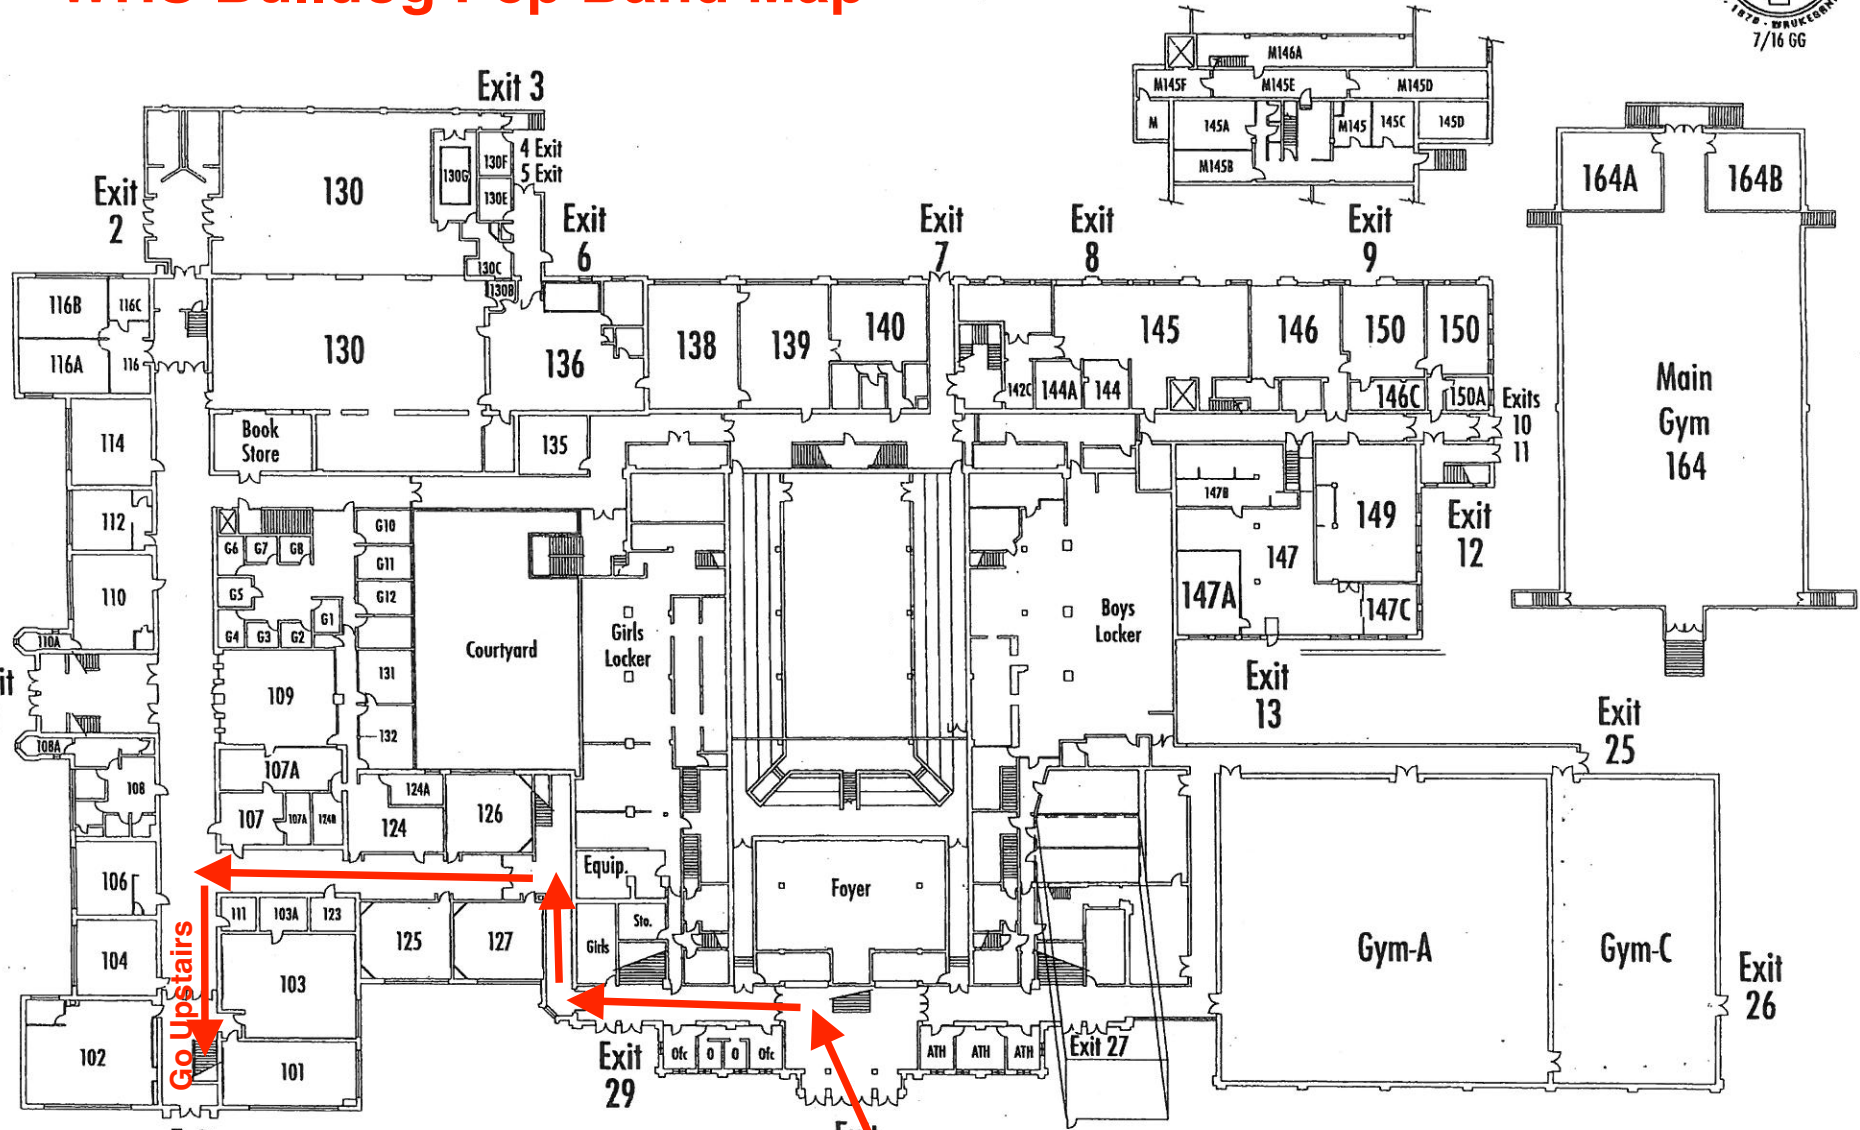

Washington Campus - Main Floor

WHS Bulldog Pep Band Map

↑ Washington Street ↓

Enter Door #28
Don't forget your
Student ID

← Jackson Street →

Washington Campus - 2nd Floor

WHS Bulldog Pep Band Rehearsal in Room 201